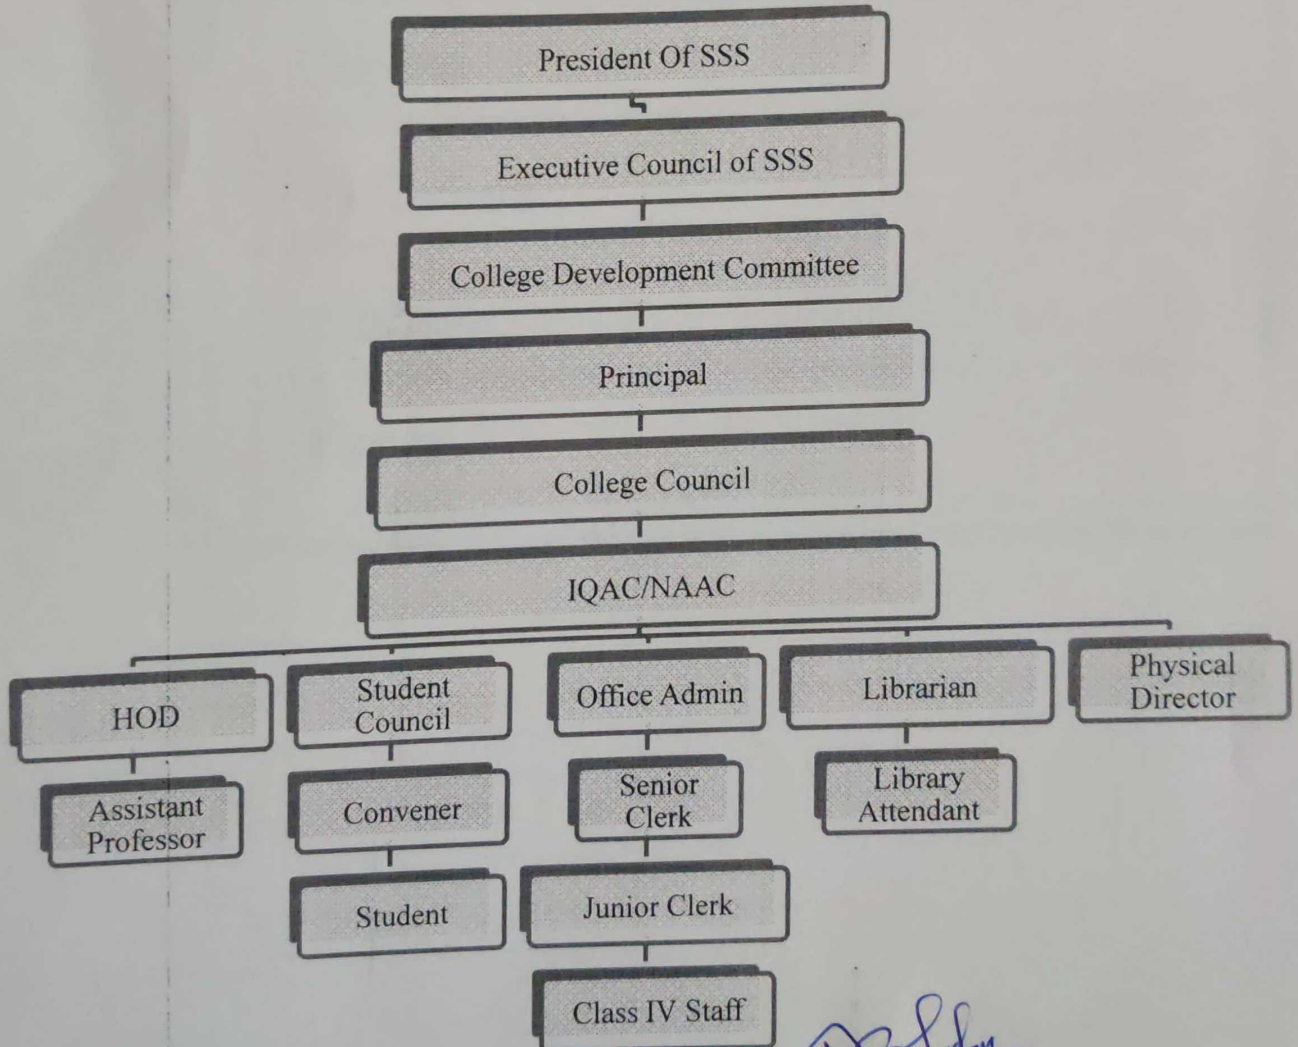

Saraswati Education Society's

SARASWATI VIDYA MANDIR ARTS COLLEGE

(Affiliated to Swami Ramanand Teerth Marathwada University, Nanded)

Reg.No. F.431/NDD/3/80/Est.-1990
www.svmartscollege.in
svmartscollege@gmail.com

Mandwa Road, Kinwat 431 804
Nanded District
Maharashtra State.

Tel : 02469-223339 (Off.), 221930 (Resi.)
Cell : 9822414529, 8888709881
E-mail : dr.bhandare29@gmail.com

Principal

Dr. ANAND BHANDARE

M.A., Ph.D., NET (JRF)

(Naac Acc-B+CGPA 2.55)

Ref. No. :

Date : / /20

Internal Organizational Structure

Principal
Saraswati Vidya Mandir
Arts College, Kinwat
Dist. Nanded